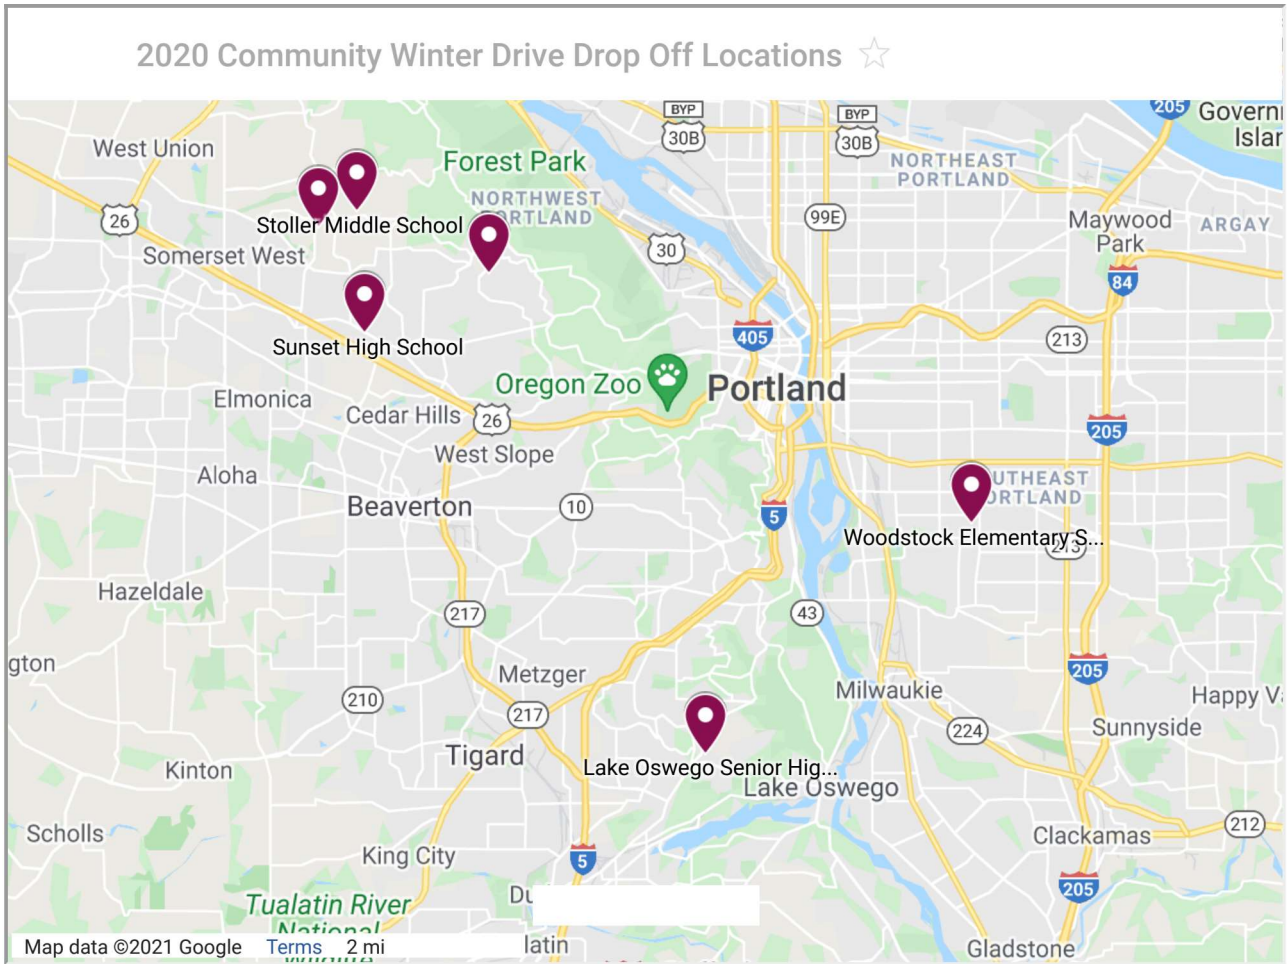

2020 OCC Donation Receipt

Student Volunteers

Entirely run by students from local schools. To join, please [register here](#).

Name	School/Organization	Drop Off Location
Aaron Hsu	Lincoln High School	Forest Park Elementary School (NW PDX)
Alexander Cai	Woodstock Elementary	Woodstock Elementary (SE PDX)
Alley Wu	Valley Catholic High School	Sunset High School
Amy Zou	River Grove Elementary School	Lake Oswego High School
Anna Jiang	Sunset High School	Sunset High School
Annie Cai	Lakeridge High School	Lake Oswego High School
Anthony Qin	Westview High School	Stoller Middle School
Austin Yan	Lincoln High School	Forest Park Elementary School (NW PDX)
Breanna Li	Lakeridge High School	Lake Oswego High School